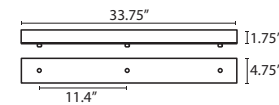

T33V 3 LIGHT BAR CANOPY

- Suitable for sloped ceilings
- Black, Bronze or Satin Nickel
- 20" Dia. shades MAX, with staggered heights
- For larger diameter glasses, Stemhooks are required for spacing