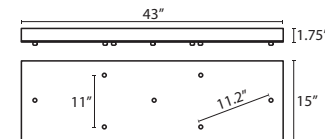

T37V 7 LIGHT BAR CANOPY

- Suitable for sloped ceilings
- Black, Bronze or Satin Nickel
- 20" Dia. shades MAX, with staggered heights
- For larger diameter glasses, Stemhooks are required for spacing