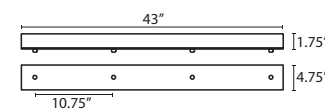

T34V 4 LIGHT BAR CANOPY

- Suitable for sloped ceilings
- Black, Bronze or Satin Nickel
- 20" Dia. shades MAX, with staggered heights
- For larger diameter glasses, Stemhooks are required for spacing