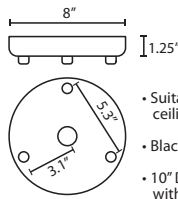

ORDERING:

CONNECTION	SHADE OPTIONS	LAMP OPTIONS	METAL FINISH	OPTIONS
Cord Fixture	412407 Opal Matte	(blank) 100W A19	BK Black	L 15' cord
1JC 1 Lt. Dome	412435 Chartreuse	LED* 9W LED 120V, dimmable	BR Bronze	LW Low wattage labeling
1JT 1 Lt. Flat	412480 Amber Matte		SN Satin Nickel	
Cable Fixture	4124CM Cobalt Blue Matte	*CCF options available (contact factory)		
1KX 1 Lt. Dome	4124RM Ruby Matte			
	4124VM Vanilla Matte			

Stem Fixture
1TT 1 Lt. Flat

Multi light Cord Fixture
J For Multi light Canopy

Multilight Canopies Available, see page 11

Ex. 1JT-412435-SN
Cierro Pendant w/ Chartreuse Glass, Satin Nickel Finish, Flat Canopy

MULTIPOINT CANOPY OPTIONS FOR CORD PENDANTS

T33X 3 LIGHT ROUND CANOPY

- Suitable for sloped ceilings
- Black, Bronze or Satin Nickel
- 10" Dia. shades MAX, with staggered heights
- For larger diameter glasses, Stemhooks are required for spacing