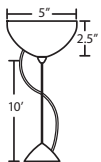

1KX CABLE-HUNG PENDANT

- 1x 10' aircraft-quality stainless steel cable
- Suitable for sloped ceilings
- 1x lampholder
- Cord: 10' AWM-type provided
- Also available in 15'
- Black, Bronze or Satin Nickel

ACCESSORIES:

ADDITIONAL STEM SECTIONS:

Additional connecting stems are available to increase overall length of a Stem Pendant, up to 10' max. Telescoping adjustable section allows up to 3" movement.

T20A-SN, BK or BR	Adj. Section
T203-SN, BK or BR	3" Section
T206-SN, BK or BR	6" Section
T212-SN, BK or BR	12" Section
T218-SN, BK or BR	18" Section

LONGER CORD LENGTHS:

Longer cord length of 15' available. Add an "L" to the end of the item number, i.e. 1JC-169707-SN-L.

LOW WATTAGE LABELING:

Incandescent fixture supplied with 16 watt relamp label. Add an "LW" to the end of the item number, i.e. 1JC-169707-SN-LW.

CORD SLEEVES:

If concealing the cord is desired on a Cord-hung Pendant, order our 0.25" dia. metal sleeves. Each sleeve is 18" long and may be field cut.

T118-BK	Black
T118-BR	Bronze
T118-SN	Satin Nickel

STEMHOOKS:

Suspension hooks allow cord drops to be placed wherever desired. Suitable for sloped ceilings or for greater multilight spacing

T103BK	Black
T103BR	Bronze
T103SN	Satin Nickel

HOW TO ORDER A MULTILIGHT FIXTURE

Order your canopy with the selected 120V multi light pendants (indicated by "B" or "J" prefix) for the complete fixture:

Example: 1x T33X-SN (3 Light Round Canopy)

1x J-412435-SN (Cierro Pendant in Chartreuse)

1x J-4124CM-SN (Cierro Pendant in Cobalt Blue Matte)

1x J-4124RM-SN (Cierro Pendant in Ruby Matte)