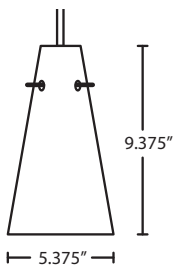

CIERRO

120V PENDANTS

SPECIFICATIONS:

DESCRIPTION

Cierro is a softly handcrafted European glass in a tapered narrow cylinder, that creates a refined contemporary look.

LAMPING

Standard: 100W A19 120V incandescent, lamp not included. Dimmable with standard incandescent dimmer (not included).

LED: 9W Replaceable source, 120V, dimmable, 90+ CRI, 3000°K CCT, 800 lumens, 30,000 hours. Lamp included. (Additional Color Temperatures available, including 3500°K and 4000°K)

DIFFUSER

Shade shall be handcrafted glass of various decors. 5.375" Dia. x 9.375" H

Opening sizes: 40mm min. (top), 126mm min. (bottom), 3x6mm holes.

SUSPENSION

Cord-hung: 10' SVT-type cord, complete with 5" decorative sleeve at the socketholder. Jacket coordinates with metal finish. Plated stamped steel construction. Black, Bronze or Satin Nickel. See next page for mult light options.

Cable-hung: 1x 10' aircraft-quality stainless steel cable support with 10' AWM-type cord. Jacket coordinates with metal finish. 5" Dia. dome canopy is plated stamped steel. Black, Bronze or Satin Nickel.

Stem-mount: Includes 4 connectable stem sections (3", 6", 12" and 18" lengths) plus telescoping piece for up to 3" adjustment, 10' max. 5" Dia. canopy (with swivel) and stem sections are plated steel. Black, Bronze or Satin Nickel.

*Additional Stem Sections can be ordered under accessories.

MOUNTING

Installs directly to a 4" octagonal ceiling box. Suitable for sloped ceilings.

LABELS

UL or ETL Listed. Suitable for Damp Locations (interior use only).

Consult factory concerning lower wattage labeling for energy requirements.

Project Information:

For ordering information, see next page